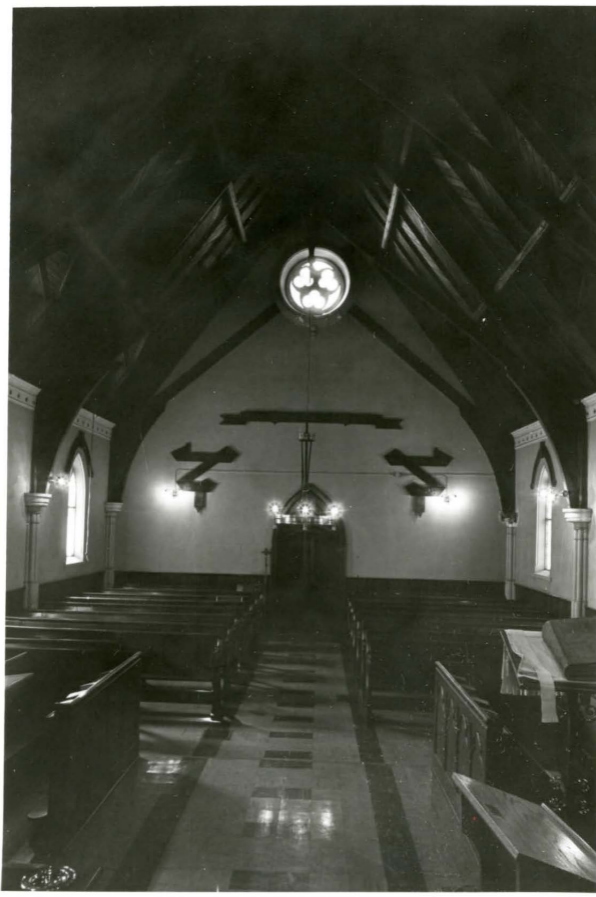

BP. FOUQUIER MEMORIAL CHAPEL

H. Holland

To the Memory of
REV. E. F. WILSON.

Entered into Rest at Victoria, B.C.
May 11th 1915.

WHO ERECTED THIS CHAPEL TO THE GLORY OF GOD.
AND IN MEMORY OF BISHOP FAUQUIER.