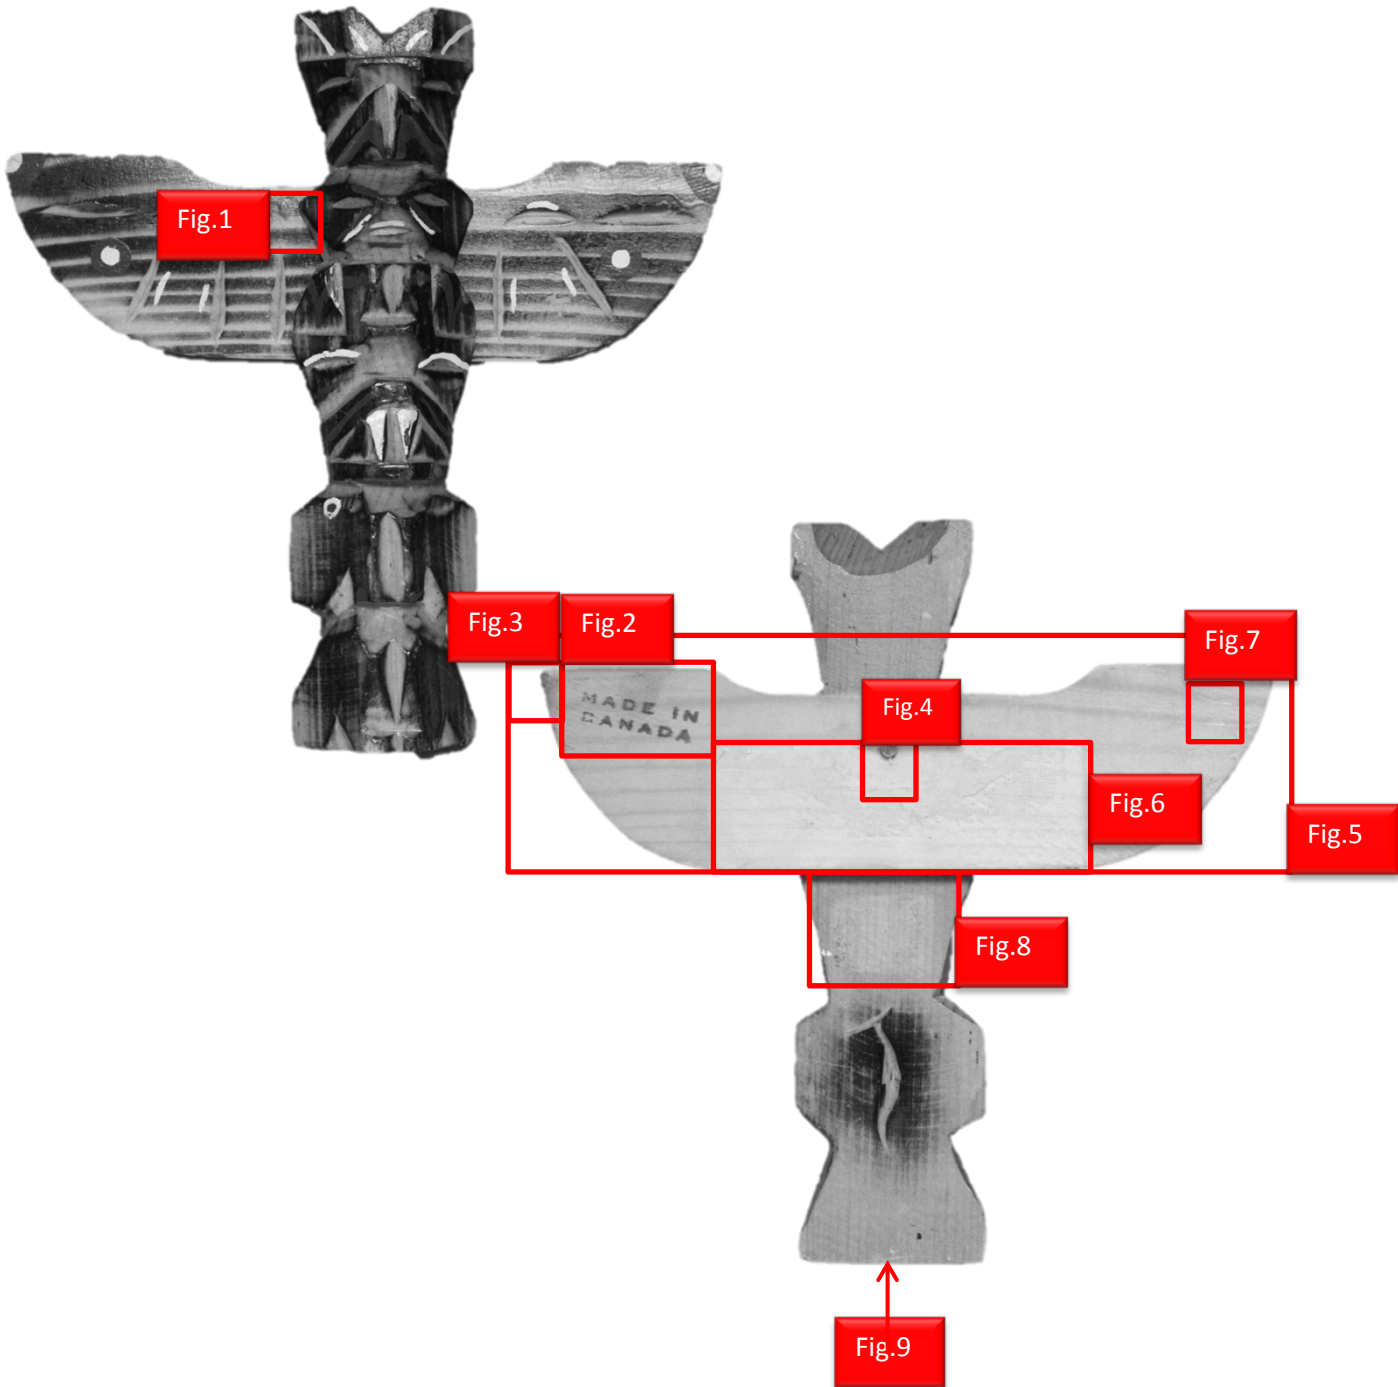

Conservation Report

Gray Scale / Photographs / Damage Evidence

GRAY SCALE

PHOTOGRAPHS

Front

Back

DAMAGE EVIDENCE

Fig.1 – Foreign matter – Front left

Fig.2 – Maker's Mark – Back left

Fig.3 – Transfer – Back left

Fig.4 – Corrosion – Back center

Fig.5 – Loose – Back center

Fig.6 – Residue – Back center

Fig.7 – Foreign Matter – Back right

Fig.8 – Residue – Back center

Fig.9 – Loss – Bottom