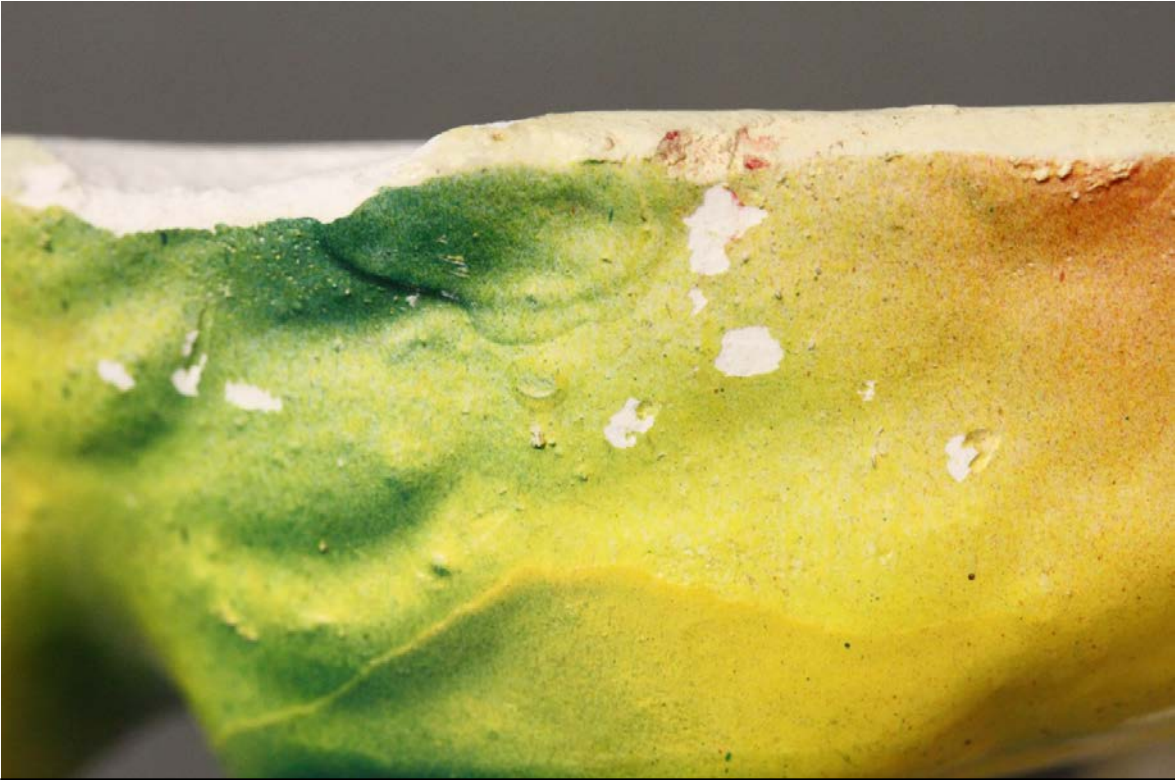

Conservation Report

Gray Scale / Photographs / Damage Evidence

GRAY SCALE

PHOTOGRAPHS

Front

Back

DAMAGE EVIDENCE

Fig.1 – Glaze – Front top

Fig.2 – Transfer – Front center

Fig.3 – Dirt – Front right

Fig.4 – Chip & Break – Front left

Fig.5 – Imperfections – Front left

Fig.6 – Break – Front left bottom

Fig.7 – Maker's Mark – Back center

Fig.8 – Glaze – Back right

Fig.9 – Corrosion – Back top

Fig.10 – Chipping – Back bottom

Fig.11 – Trace – Back right

Fig.12 – Chipping – (B)