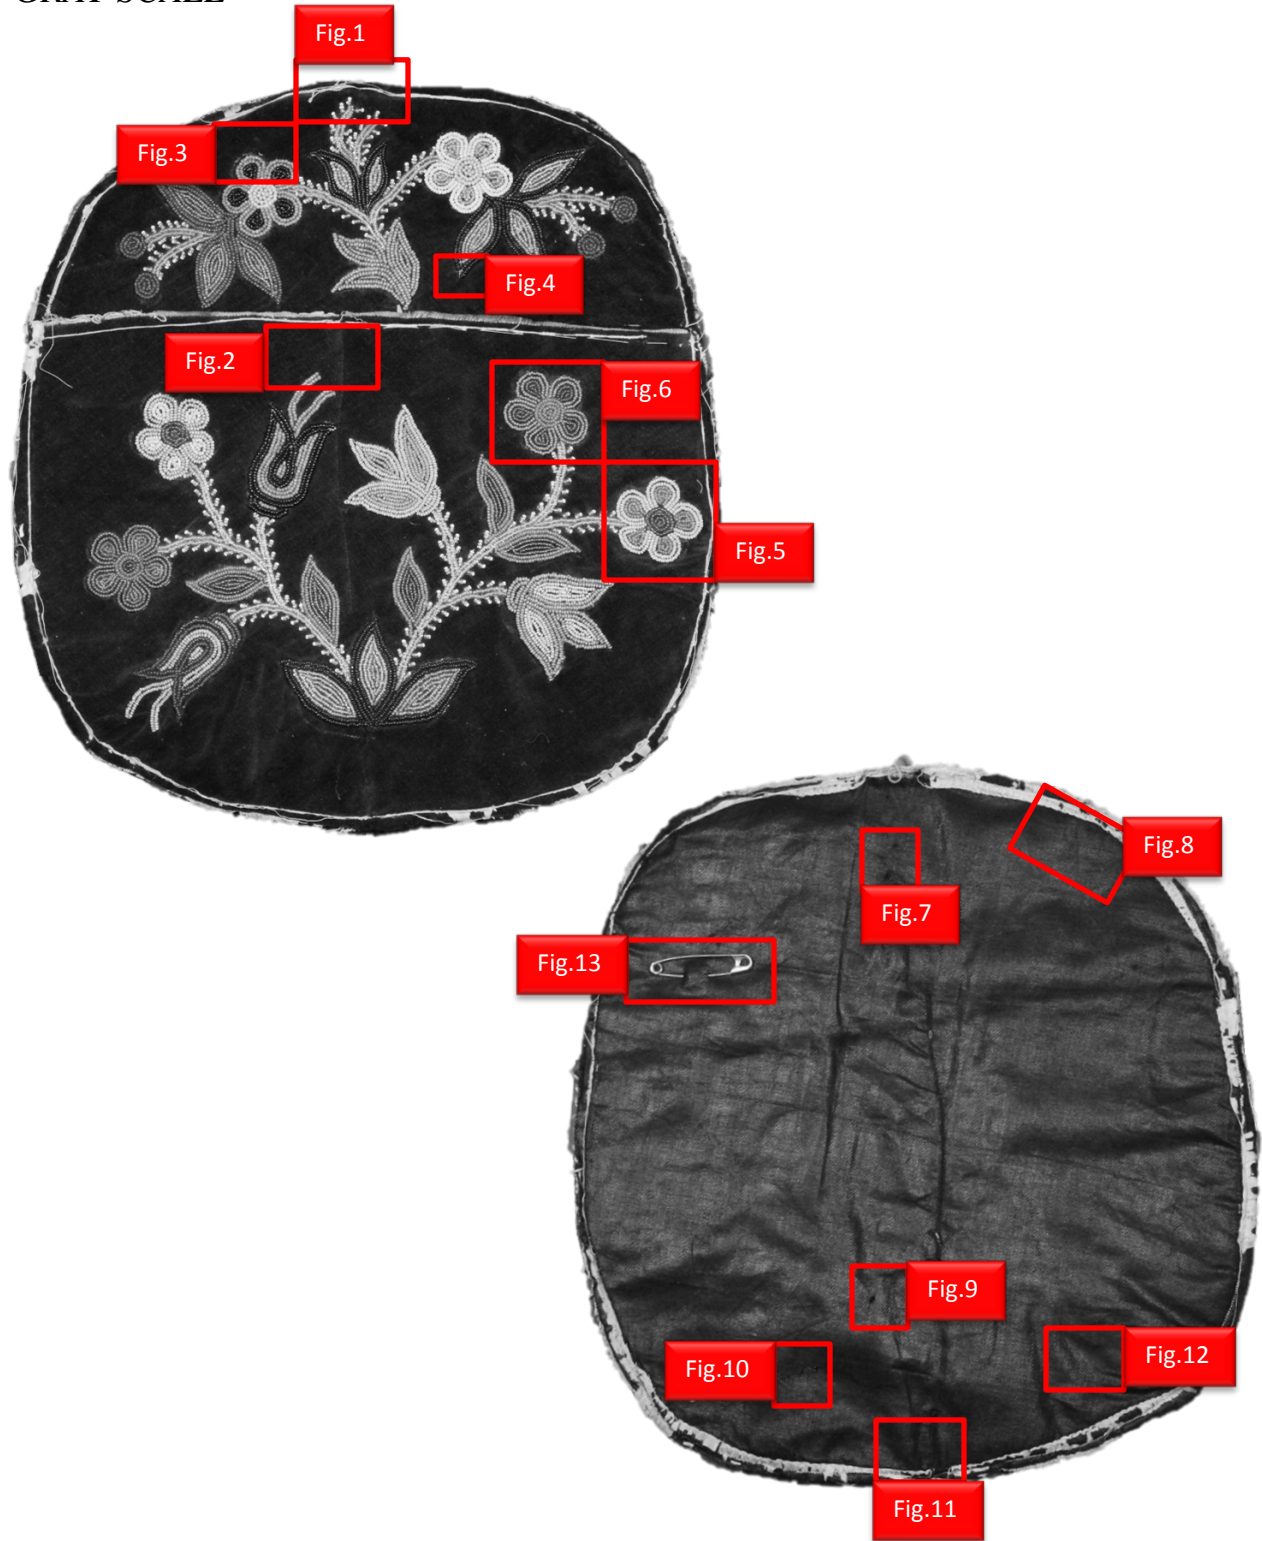

Conservation Report

Gray Scale / Photographs / Damage Evidence

GRAY SCALE

PHOTOGRAPHS

Front

Back

DAMAGE EVIDENCE

Fig. 1 – Material Loss – Front top edge

Fig. 2 – Staining – Front center

Fig. 3 – Foreign Matter – Front top left

Fig. 4 – Missing Bead – Front right center

Fig. 5 – Foreign Matter – Front right side

Fig. 6 – Foreign Matter – Front lower right

Fig. 7 – Holes – Back top center

Fig. 8 – Holes – Back top right side

Fig. 9 – Hole – Back lower center

Fig. 10 – Holes – Back lower left center

Fig. 11 – Holes – Back bottom center

Fig. 12 – Hole – Back bottom right center

Fig. 13 – Pin – Top back right

Fig. 14 – Pin – (B)